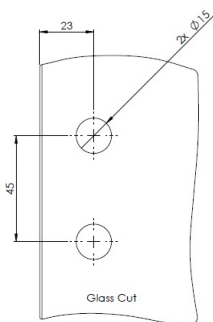

PRODUCT SHEET

Description:

Glass Door Hinge "Riga", Wall/Glass, SS-Look, 6-10mm Glass, Without Cover Plates, Cover Plates To Be Ordered Separately., Load Capacity 36kg pr. pair

Item number:

15.30.008-0

Units	Box	Carton	HS Code	Barcode
Pcs.	1	20	8302100090	
				5704866513258

SISO A/S

Mileparken 11
DK-2740 Skovlunde
Denmark
VAT: DK 24786013

Phone +45 45 830 900

www.siso.dk
siso@siso.dk

Danske Bank
Nytorv Branch
Copenhagen
SWIFT: DABADKKK

Account no.
4180 3112 112936
IBAN Account
DK7230003112112936