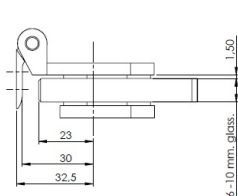

PRODUCT SHEET

Description:

Glass Door Hinge "Riga", Wall/Glass, SS-Look, 6-10mm Glass, Without Cover Plates, Cover Plates To Be Ordered Separately., Load Capacity 36kg pr. pair

Item number:

15.30.008-0

Units	Box	Carton	HS Code	Barcode
Pcs.	1	20	8302100090	
				5704866513258

SISO A/S

Mileparken 11
DK-2740 Skovlunde
Denmark
VAT: DK 24786013

Phone +45 45 830 900

www.siso.dk
siso@siso.dk

Danske Bank
Nytorv Branch
Copenhagen
SWIFT: DABADKKK

Account no.
4180 3112 112936
IBAN Account
DK7230003112112936