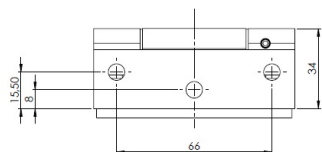

PRODUCT SHEET

Description:

Glass Door Hinge "Riga", Wall/Glass, SS-Look, 6-10mm Glass, Without Cover Plates, Cover Plates To Be Ordered Separately., Load Capacity 36kg pr. pair

Item number:

15.30.008-0

Units	Box	Carton	HS Code	Barcode
Pcs.	1	20	8302100090	
				5704866513258

SISO A/S

Mileparken 11
DK-2740 Skovlunde
Denmark
VAT: DK 24786013

Phone +45 45 830 900

www.siso.dk
siso@siso.dk

Danske Bank
Nytorv Branch
Copenhagen
SWIFT: DABADKKK

Account no.
4180 3112 112936
IBAN Account
DK7230003112112936