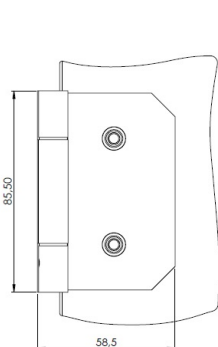

## Description:

Glass Door Hinge "Riga", Wall/Glass, SS-Look, 6-10mm Glass, Without Cover Plates, Cover Plates To Be Ordered Separately., Load Capacity 36kg pr. pair

## Item number:

15.30.008-0

Units	Box	Carton	HS Code	Barcode
Pcs.	1	20	8302100090	
				5704866513258